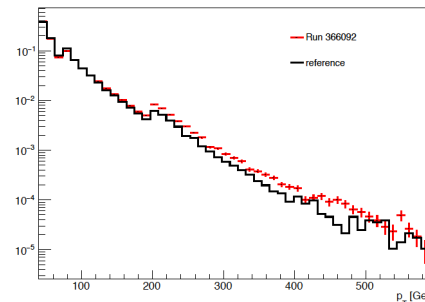

- Summary of the week:
 - Cleaned up backlog of un-signed runs

Runs with no HLT jet histograms

- [ATLASDQ-659](#)
 - Runs: 365627, 366092, 366383, 366413:
- Clear phi asymmetry
 - Confirmed in run 365627 for j85_L1J20
 - Looks like it comes from L1
- Feature was understood. It came from missing HEC modules