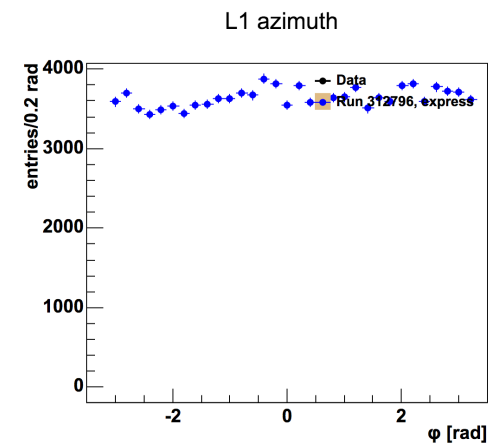

Run 365627, 1/express_express
/HLT/TRJET/SHIFTER/L1/L1_J20/L1Jet_phi@Shifter