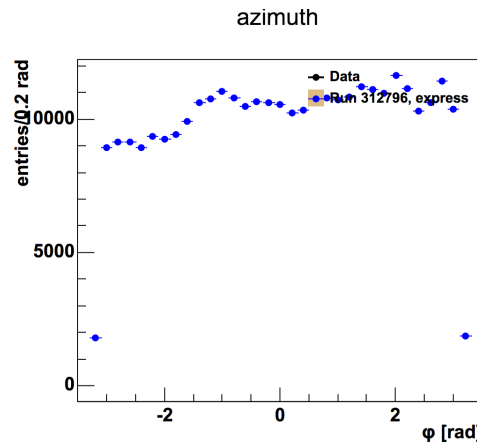

- Summary of the week:
 - Cleaned up backlog of un-signed runs

Runs with no HLT jet histograms

- [ATLASDQ-659](#)
 - Runs: 365627, 366092, 366383, 366413:
- Clear phi asymmetry
 - Confirmed in run 365627 for j85_L1J20
 - Looks like it comes from L1
- Feature was understood. It came from missing HEC modules