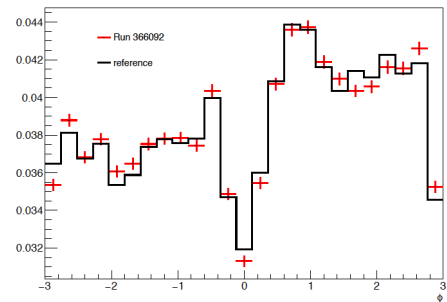

- Summary of the week:
 - Cleaned up backlog of un-signed runs

Runs with no HLT jet histograms

- [ATLASDQ-659](#)
 - Runs: 365627, 366092, 366383, 366413:
- Clear phi asymmetry
 - Confirmed in run 365627 for j85_L1J20
 - Looks like it comes from L1
- Feature was understood. It came from missing HEC modules