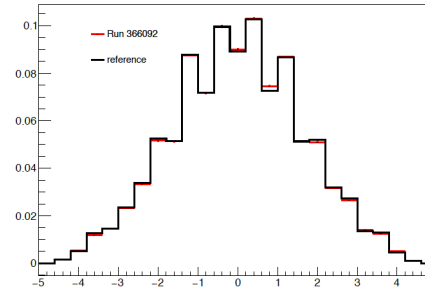

- Summary of the week:
 - Cleaned up backlog of un-signed runs

Runs with no HLT jet histograms

- [ATLASDQ-659](#)
 - Runs: 365627, 366092, 366383, 366413:
- Clear phi asymmetry
 - Confirmed in run 365627 for j85_L1J20
 - Looks like it comes from L1
- Feature was understood. It came from missing HEC modules