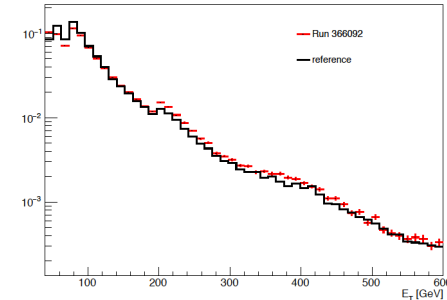

- Summary of the week:
 - Cleaned up backlog of un-signed runs

Runs with no HLT jet histograms

- [ATLASDQ-659](#)
 - Runs: 365627, 366092, 366383, 366413:
- Clear phi asymmetry
 - Confirmed in run 365627 for j85_L1J20
 - Looks like it comes from L1
- Feature was understood. It came from missing HEC modules