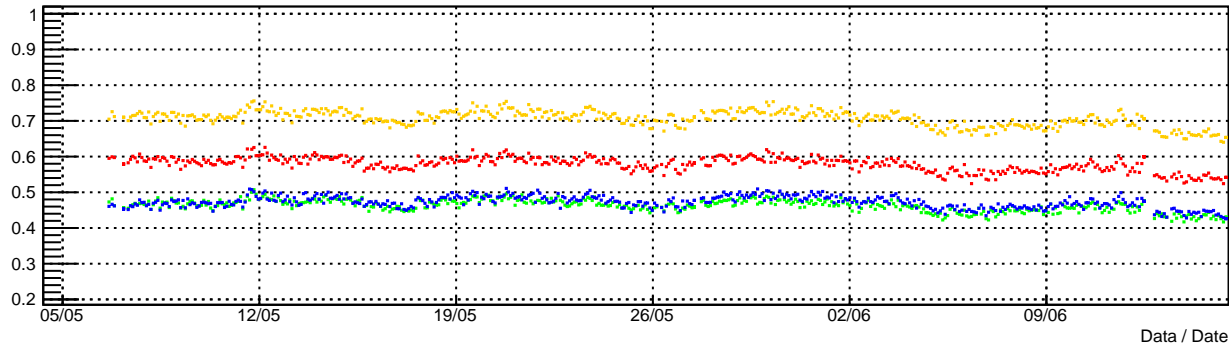

Taxa por Plano / Rate per Plane [Hz]

Taxa / Rate (3 Coinc / 10x Vert Coinc [Hz])